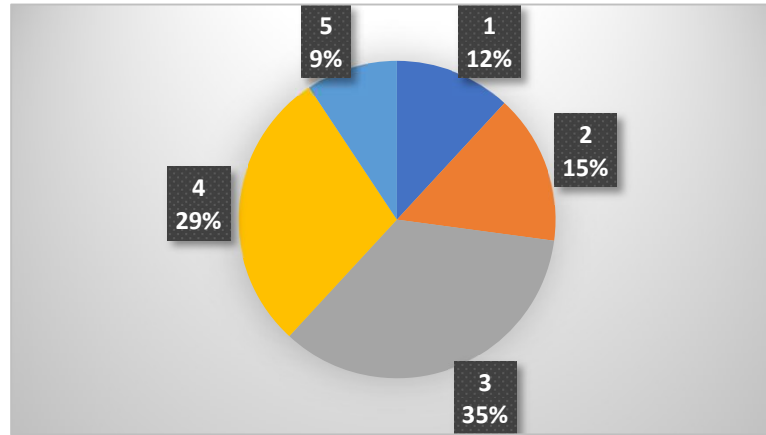

Scores (ie 5 = 5 Star)

Rate the Car parking facilities

1	11.86%
2	15.25%
3	34.75%
4	28.81%
5	9.32%