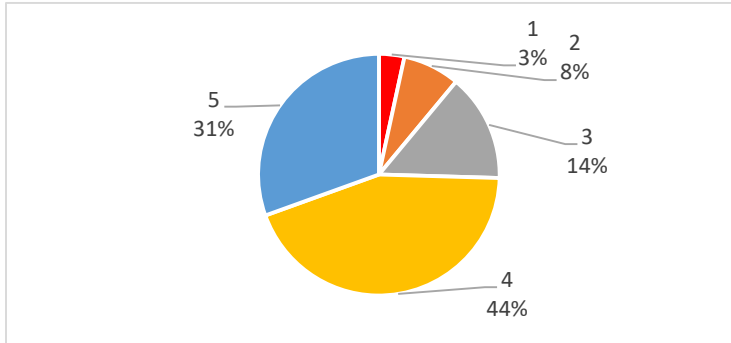

Rate the Appearance of marina surroundings (e.g. cleanliness, planting)

1	3.39%
2	7.63%
3	14.41%
4	44.07%
5	30.51%