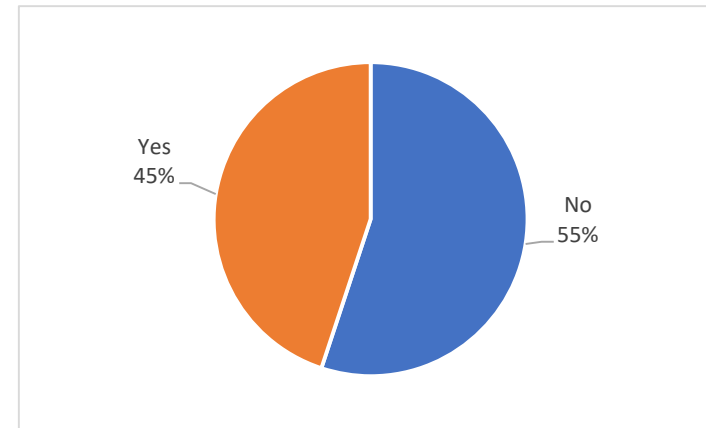

Do you find the depth of the channel a problem ?

No	55.08%
Yes	44.92%