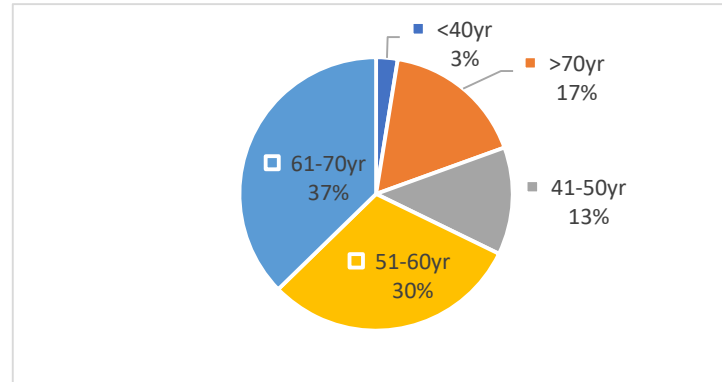

PMBHA Survey results for October 2021

How long is your Boat ?

<8M	30.51%
>15m	1.69%
11-12m	22.88%
13-14m	6.78%
9-10m	38.14%

What type of boat do you have ?

Power	44.92%
Sail	55.08%

What is the Journey time to Marina

<1Hour	23.73%
>4Hours	3.39%
1-2Hours	16.95%
2-3Hours	44.07%
3-4Hours	11.86%

What is your age ?

<40yr	2.54%
>70yr	16.95%
41-50yr	12.71%
51-60yr	30.51%
61-70yr	37.29%

Do you find the depth of the channel a problem ?