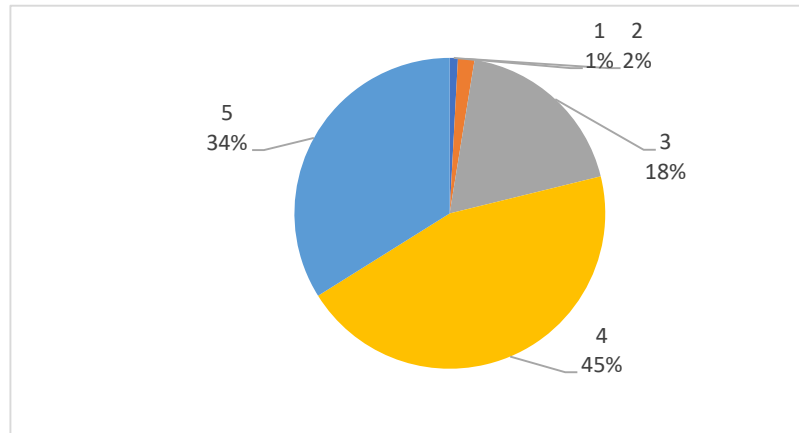

How do you rate the PMBHA website?

Scores (ie 5 = 5 Star)

1	0.85%
2	1.69%
3	18.64%
4	44.92%
5	33.90%