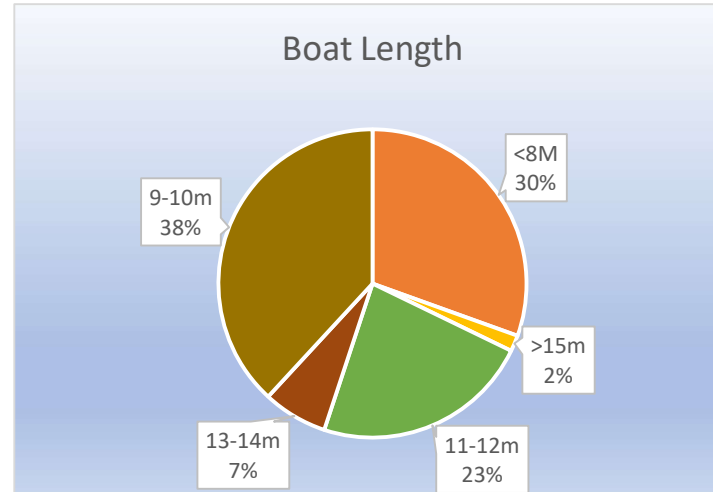

PMBHA Survey results for October 2021

How long is your Boat ?

<8M	30.51%
>15m	1.69%
11-12m	22.88%
13-14m	6.78%
9-10m	38.14%

What type of boat do you have ?

Power	44.92%
Sail	55.08%

What is the Journey time to Marina

<1Hour	23.73%
>4Hours	3.39%
1-2Hours	16.95%
2-3Hours	44.07%
3-4Hours	11.86%

What is your age ?

<40yr	2.54%
>70yr	16.95%
41-50yr	12.71%
51-60yr	30.51%
61-70yr	37.29%

Do you find the depth of the channel a problem ?