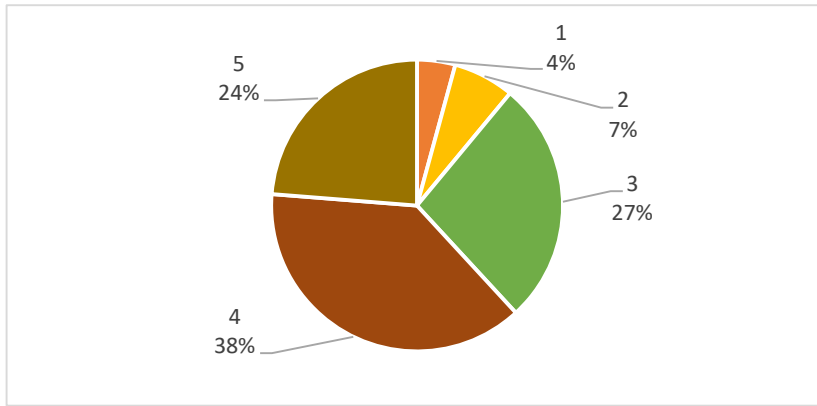

Rate the Marina website

1	3.39%
2	6.78%
3	22.88%
4	48.31%
5	18.64%

Marina newsletter

Scores (ie 5 = 5 Star)

1	4.24%
2	6.78%
3	27.12%
4	38.14%
5	23.73%

How do you rate the PMBHA newsletters?

Scores (ie 5 = 5 Star)