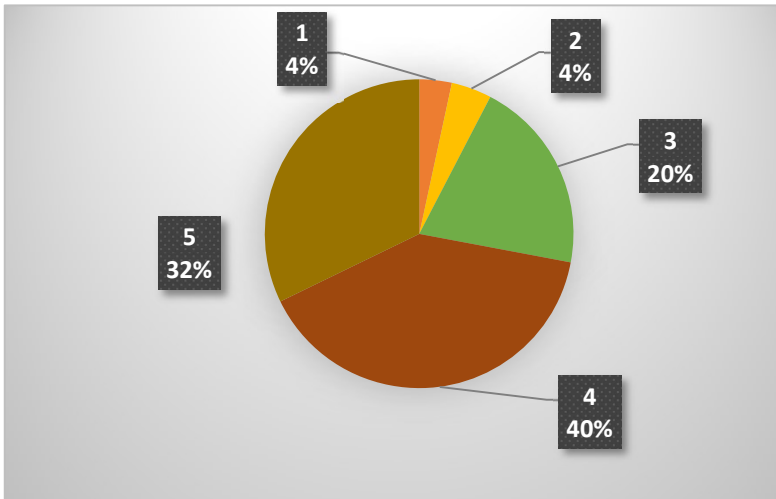

Rate the Cleanliness of the shower block

1	2.54%
2	6.78%
3	20.34%
4	36.44%
5	33.90%

Scores (ie 5 = 5 Star)

Rate the Helpfulness of marina staff

1	0.85%
2	2.54%
3	9.32%
4	25.42%
5	61.86%

Scores (ie 5 = 5 Star)

Rate the Appearance of marina surroundings (e.g. cleanliness, planting)

1	3.39%
2	7.63%
3	14.41%
4	44.07%
5	30.51%

Scores (ie 5 = 5 Star)

Rate the Recycling and rubbish disposal services

1	3.39%
2	4.24%
3	20.34%
4	39.83%
5	32.20%