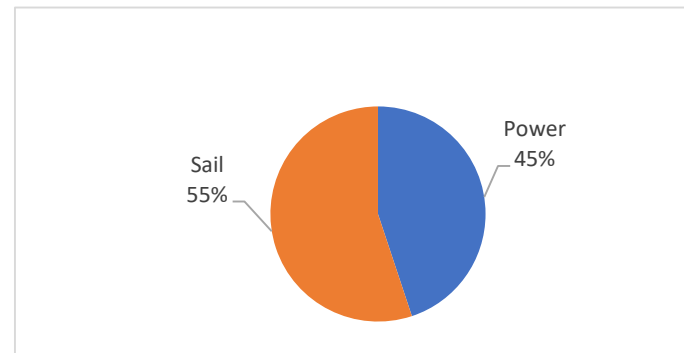

PMBHA Survey results for October 2021

How long is your Boat ?

<8M	30.51%
>15m	1.69%
11-12m	22.88%
13-14m	6.78%
9-10m	38.14%

What type of boat do you have ?

Power	44.92%
Sail	55.08%

What is the Journey time to Marina

<1Hour	23.73%
>4Hours	3.39%
1-2Hours	16.95%
2-3Hours	44.07%
3-4Hours	11.86%

What is your age ?

<40yr	2.54%
>70yr	16.95%
41-50yr	12.71%
51-60yr	30.51%
61-70yr	37.29%

Do you find the depth of the channel a problem ?