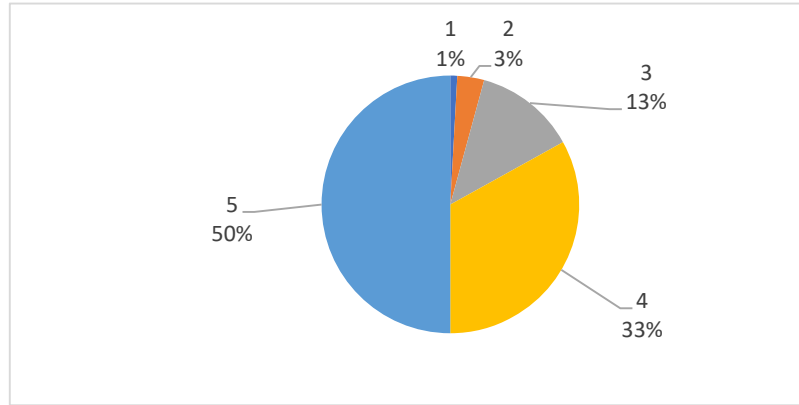

How do you rate the PMBHA newsletters?

Scores (ie 5 = 5 Star)

1	0.85%
2	3.39%
3	12.71%
4	33.05%
5	50.00%