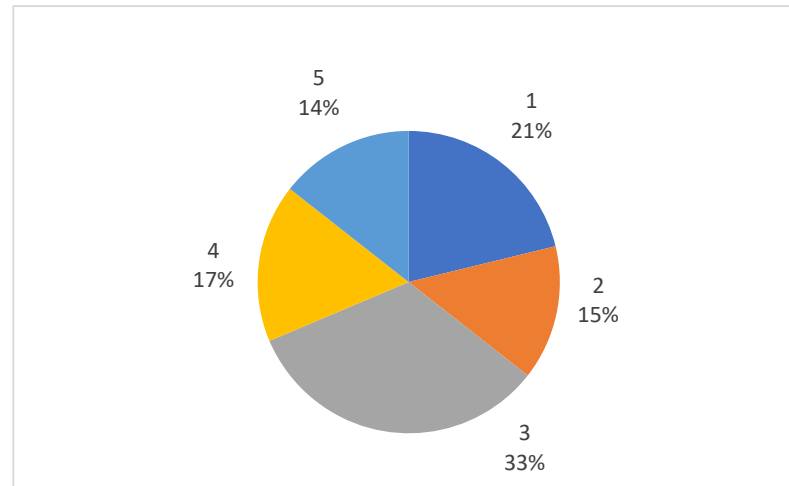

Scores (ie 5 = 5 Star)

Rate the Maintenance of pontoons

2	3.39%
3	19.49%
4	38.14%
5	38.98%

Scores (ie 5 = 5 Star)

Rate the Wifi on Pontoons

1	21.19%
2	14.41%
3	33.05%
4	16.95%
5	14.41%

Scores (ie 5 = 5 Star)