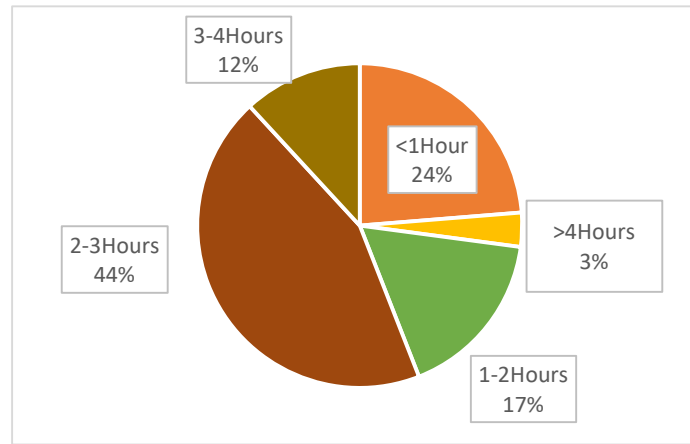

PMBHA Survey results for October 2021

How long is your Boat ?

<8M	30.51%
>15m	1.69%
11-12m	22.88%
13-14m	6.78%
9-10m	38.14%

What type of boat do you have ?

Power	44.92%
Sail	55.08%

What is the Journey time to Marina

<1Hour	23.73%
>4Hours	3.39%
1-2Hours	16.95%
2-3Hours	44.07%
3-4Hours	11.86%

What is your age ?

<40yr	2.54%
>70yr	16.95%
41-50yr	12.71%
51-60yr	30.51%
61-70yr	37.29%

Do you find the depth of the channel a problem ?