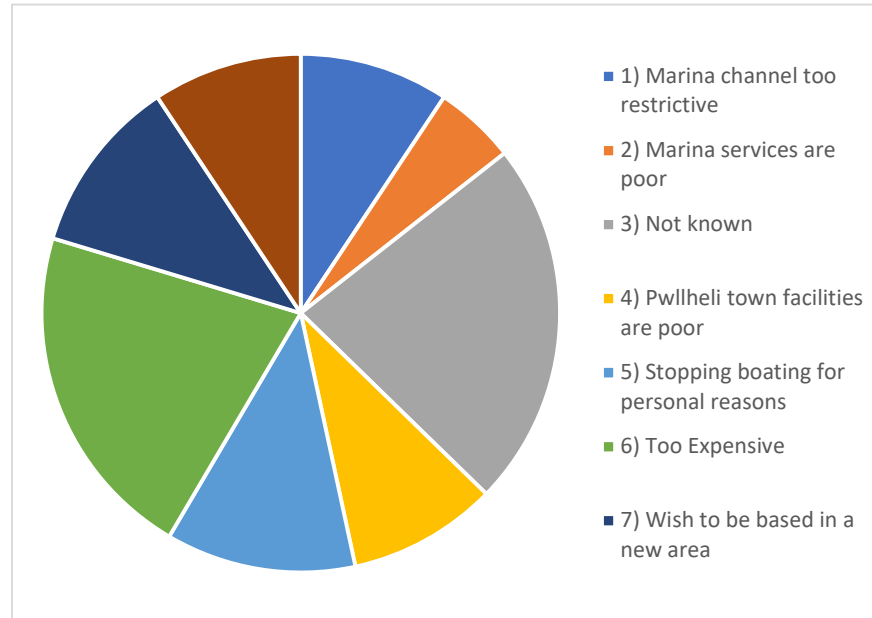

No	55.08%
Yes	44.92%

How long do you think you may stay at Hafan Pwllheli?

1yr	10.17%
2yr	7.63%
3yr	5.93%
No intention of leaving	76.27%

Why might you leave Hafan Pwllheli?

1) Marina channel too restrictive	9.32%
2) Marina services are poor	5.08%
3) Not known	22.88%
4) Pwllheli town facilities are poor	9.32%
5) Stopping boating for personal reasons	11.86%
6) Too Expensive	21.19%
7) Wish to be based in a new area	11.02%
8) Your age	9.32%