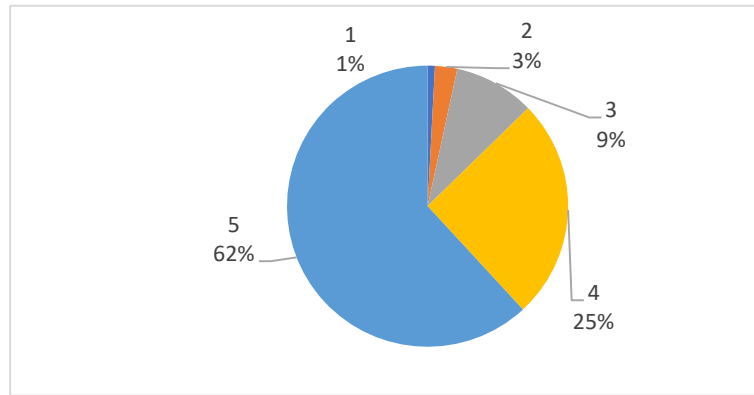

Rate the Cleanliness of the shower block

1	2.54%
2	6.78%
3	20.34%
4	36.44%
5	33.90%

Scores (ie 5 = 5 Star)

Rate the Helpfulness of marina staff

1	0.85%
2	2.54%
3	9.32%
4	25.42%
5	61.86%

Scores (ie 5 = 5 Star)