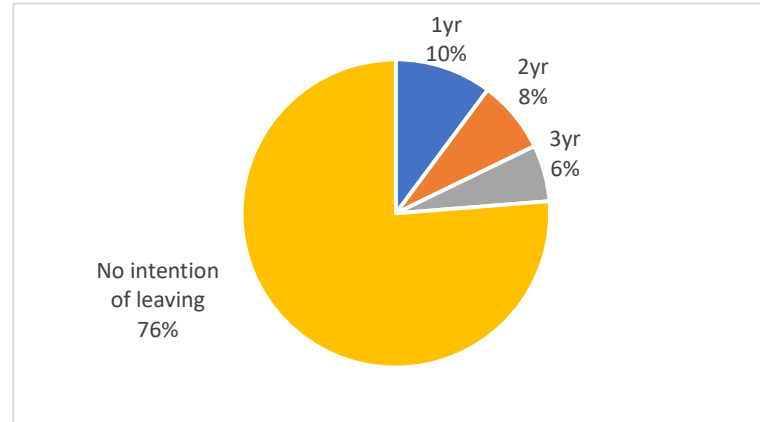

How long do you think you may stay at Hafan Pwllheli?

1yr	10.17%
2yr	7.63%
3yr	5.93%
No intention of leaving	76.27%