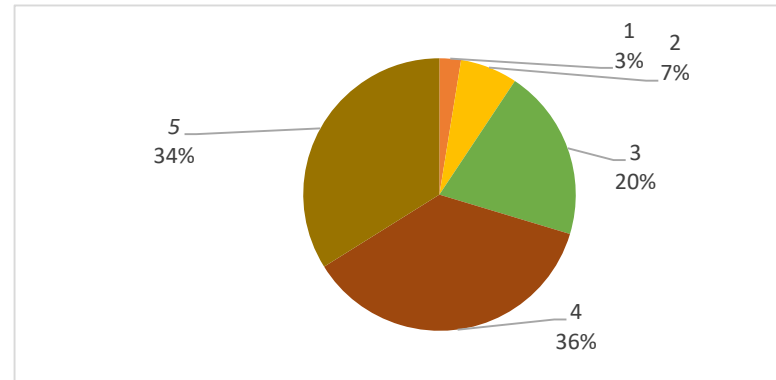

Scores (ie 5 = 5 Star)

Rate the Maintenance of pontoons

2	3.39%
3	19.49%
4	38.14%
5	38.98%

Scores (ie 5 = 5 Star)

Rate the Wifi on Pontoons

1	21.19%
2	14.41%
3	33.05%
4	16.95%
5	14.41%

Scores (ie 5 = 5 Star)

Rate the Cleanliness of the shower block

1	2.54%
2	6.78%
3	20.34%
4	36.44%
5	33.90%

Scores (ie 5 = 5 Star)

Rate the Helpfulness of marina staff

1	0.85%
2	2.54%
3	9.32%
4	25.42%
5	61.86%

Scores (ie 5 = 5 Star)