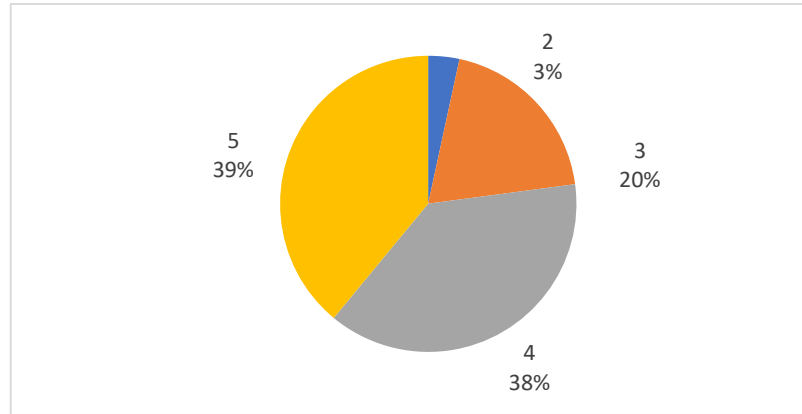

Scores (ie 5 = 5 Star)

Rate the Maintenance of pontoons

2	3.39%
3	19.49%
4	38.14%
5	38.98%