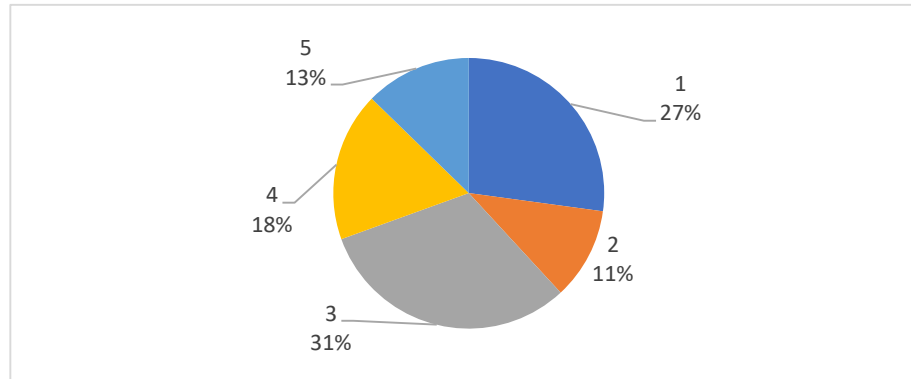

Rate the Bicycle parking facilities

1	27.12%
2	11.02%
3	31.36%
4	17.80%
5	12.71%