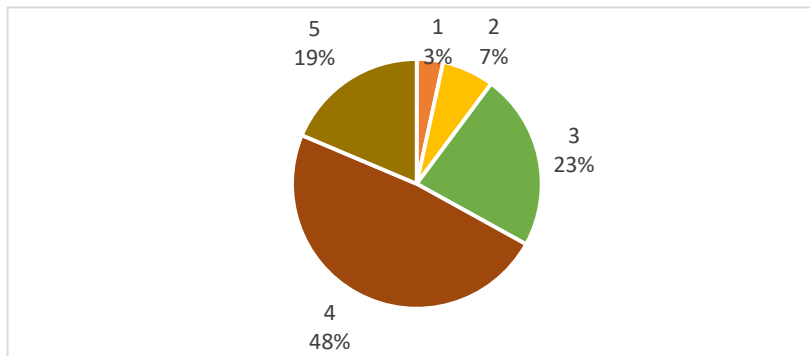

Rate the Marina website

1	3.39%
2	6.78%
3	22.88%
4	48.31%
5	18.64%

Marina newsletter

Scores (ie 5 = 5 Star)

1	4.24%
2	6.78%
3	27.12%
4	38.14%
5	23.73%

How do you rate the PMBHA newsletters?

Scores (ie 5 = 5 Star)